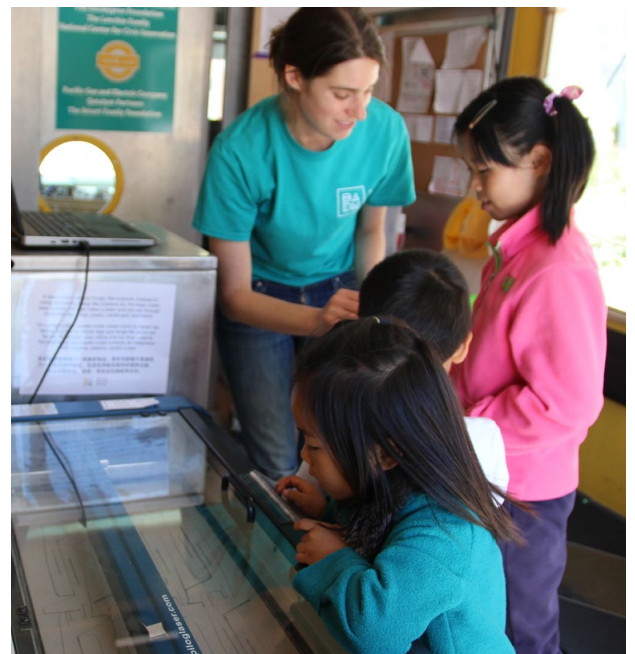

The Bay Area Discovery Museum's Try It Truck

The Try It Truck is the Bay Area Discovery Museum's engineering-lab-on-wheels, and the perfect showstopper for your next corporate event. From Bring Your Child to Work Day to corporate family picnics, booking the Try It Truck is the perfect way to provide engaging programs and activities for your employees and their families to enjoy!

Show your employees how valued they are by providing them with a fun experience they'll be able to share with those they value most.

Group Size: The Try It Truck can accommodate groups of 50-200 children and caregivers.

Ages: Truck It Truck programs are designed for children ages 5-13

Cost: Packages start at $2500.

Launchers (3-5)

Fort Building

Bridge Building (K-2)

Rafts

Take It Apart

Rollercoaster mazes

Wood Working

Airplanes

Try It Truck (High Tech Tools)

Booking: To book the Try It Truck, please visit BADM.org/TruckEvent or contact TryItTruck@badm.org.

Bay Area
Discovery
Museum