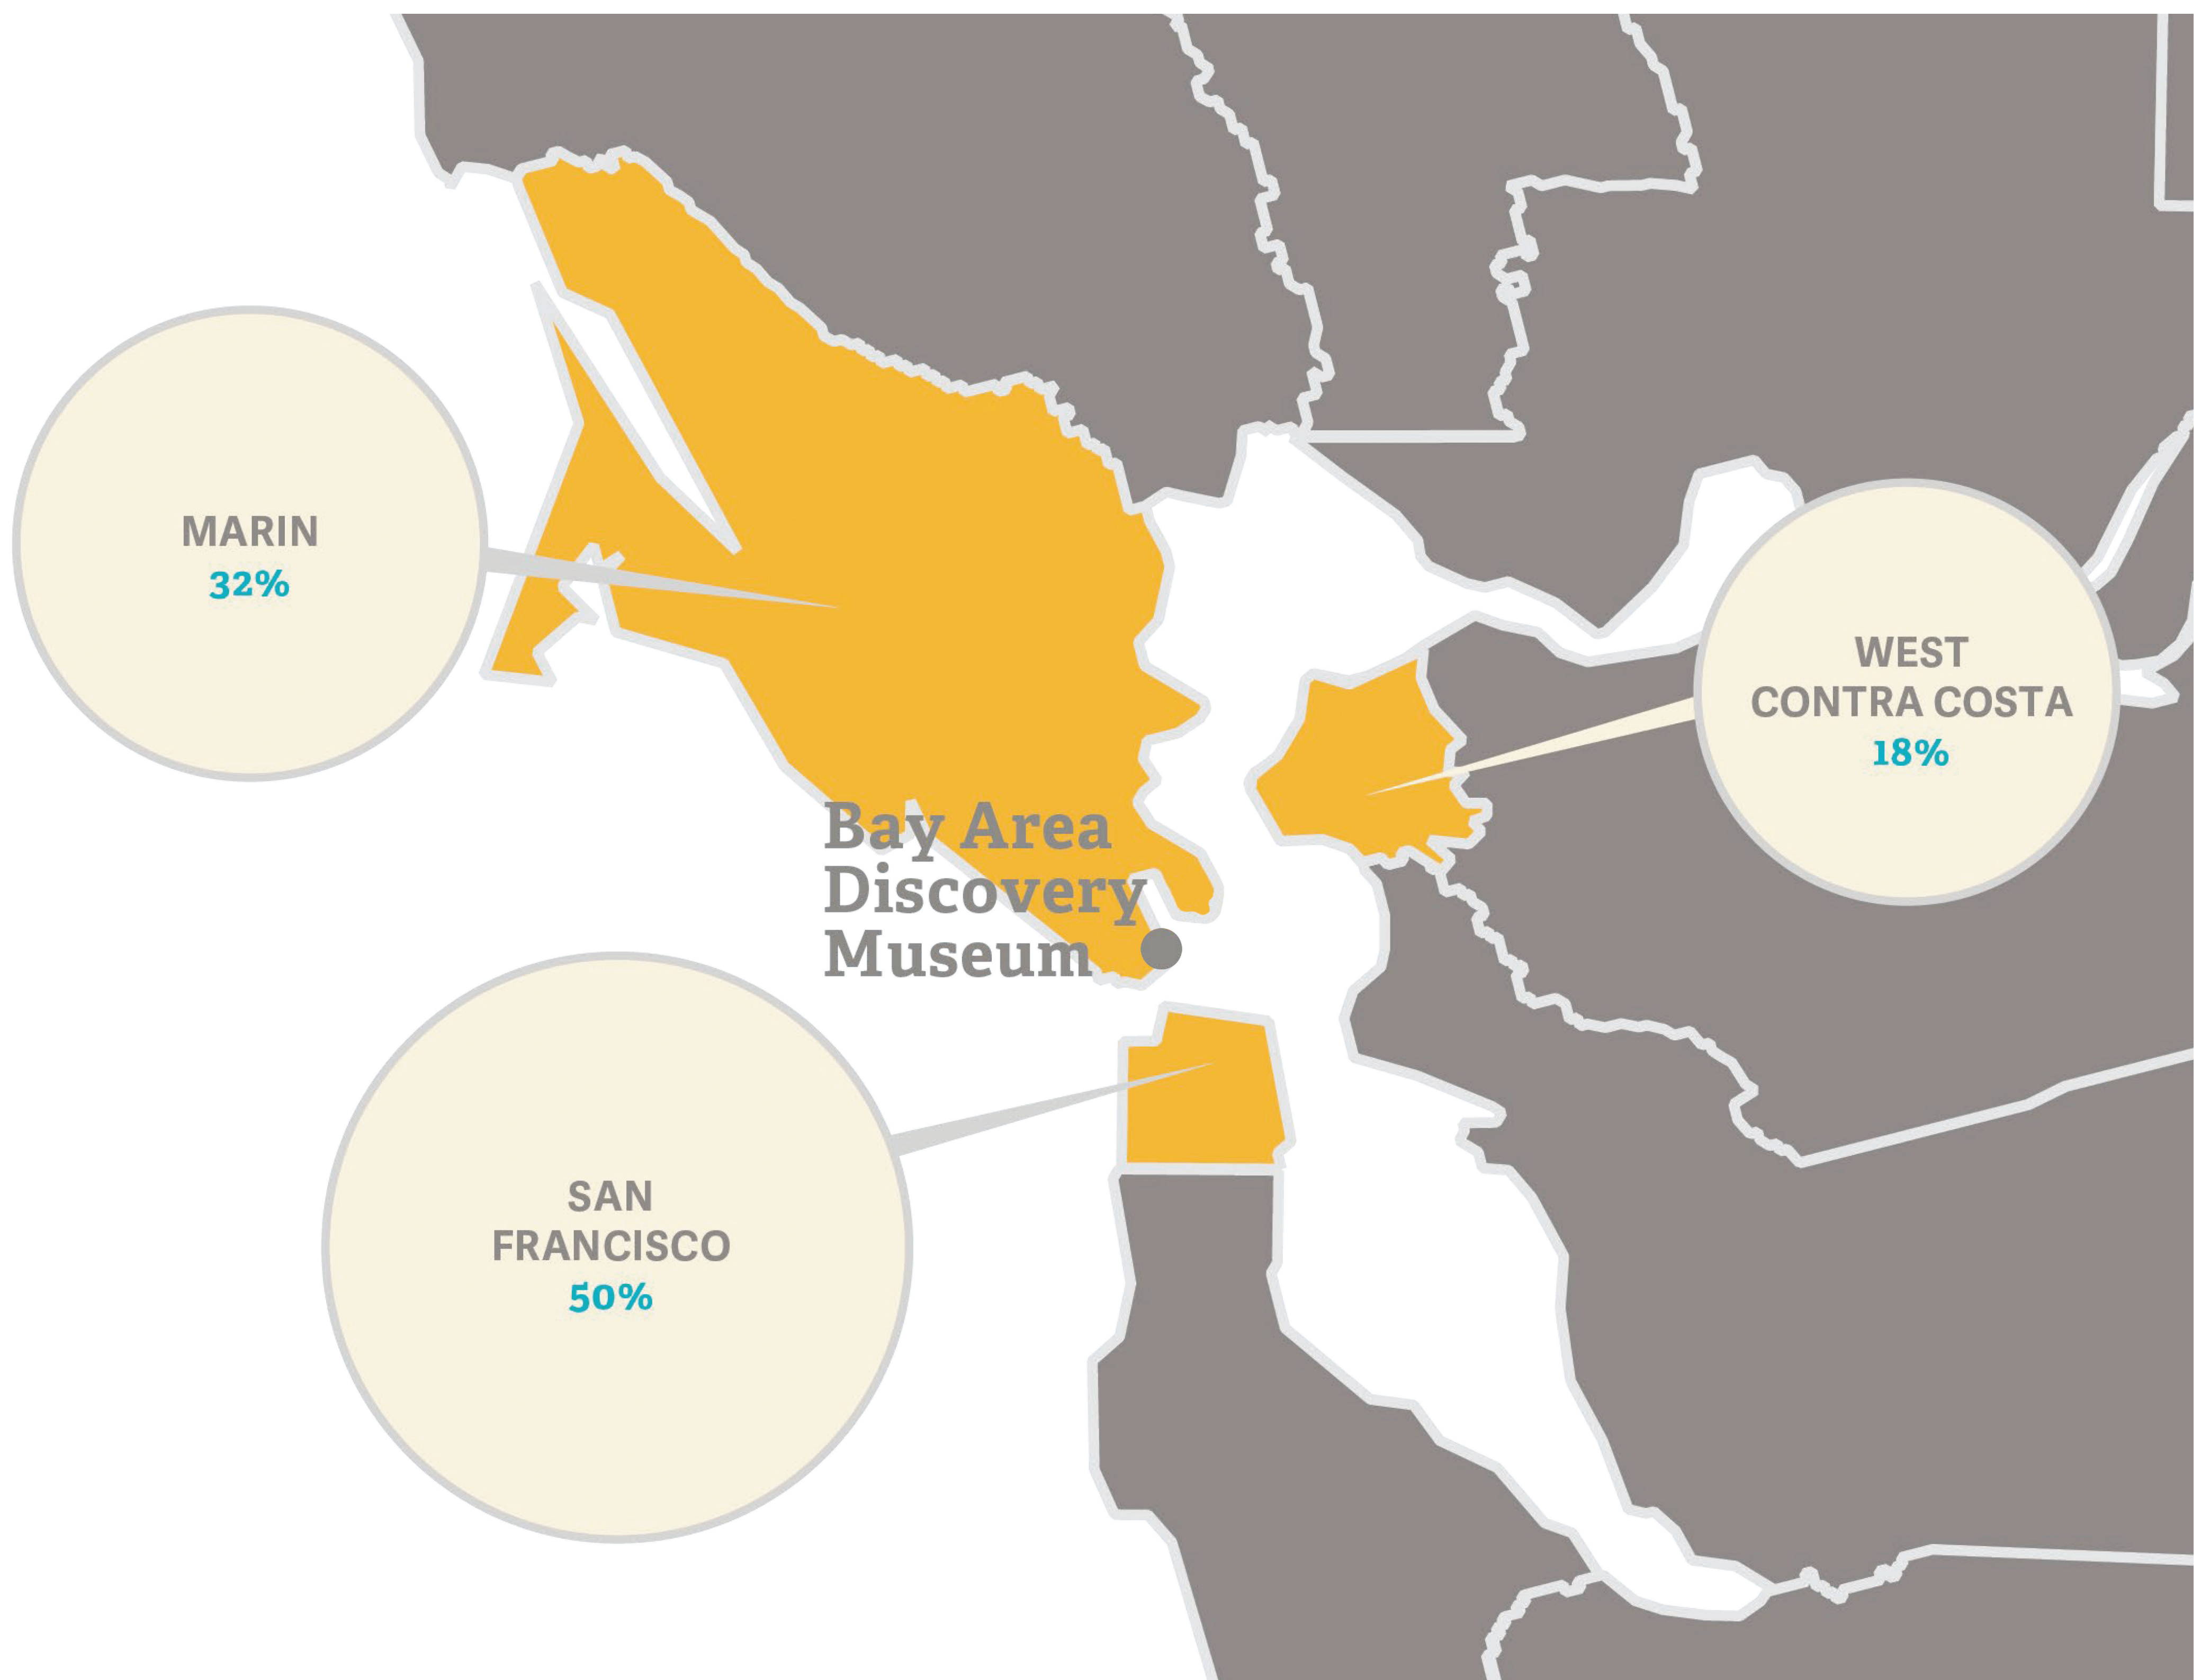

# Map of Connections Partner Schools

Bay Area  
Discovery  
Museum

% = students in each county

## Marin

CAM Head Start San Pedro  
CAM Head Start Greenfield  
CAM Head Start Hamilton  
CAM Head Start MLK  
CAM Head Start Bahia Vista  
CAM Head Start Lynwood  
Lynwood Preschool  
Hamilton Children's Center  
Novato Children's Center  
Old Gallinas Children's Center  
Marin Learning Center  
Canal Child Care Center

## San Francisco

John McLaren Early Education School  
Paul Revere Pre-K  
Malcolm X Pre-K  
Jefferson Early Education School  
Bessie Carmichael Pre-K  
Wu Yee Golden Gate  
Wu Yee Westside  
Wu Yee Bayview  
Wu Yee South East  
Wu Yee Generations  
Wu Yee Lok Yuen  
Wu Yee New Generations  
Wu Yee Cadillac  
Wu Yee OMI  
Wu Yee Kirkwood  
Wu Yee Potrero Hill  
Cross Cultural Family Center Richmond

## West Contra Costa County

George Miller III Head Start  
Las Deltas Head Start  
Verde Head Start