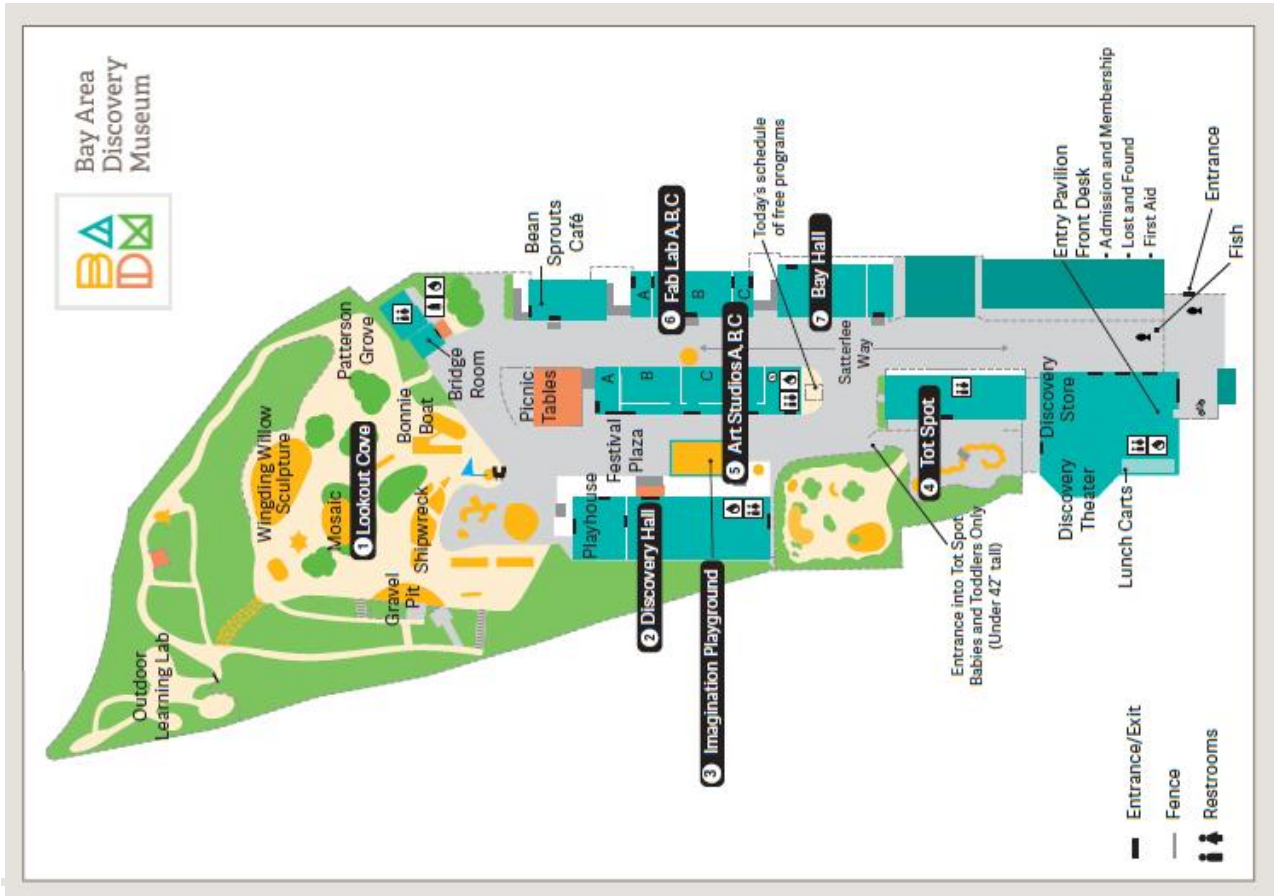

Bay Area
Discovery
Museum

Session Meeting Time
Hora de Taller
課時間

_____

Lunch Time
Hora de Comer
午餐時間

_____

Departure Time
Hora de Salida
出發時間

_____

Teacher Contact Information
Información de Contacto del Maestro
老師聯繫信息

I am in charge of these students
Estoy a cargo de estos estudiantes
我負責這些學生

Our mission is to transform research into early learning experiences that inspire creative problem solving.

Fort Baker, 557 McReynolds Road, Sausalito, CA 94965 / (415) 339-3900 / f (415) 339-3901 / BayAreaDiscoveryMuseum.org